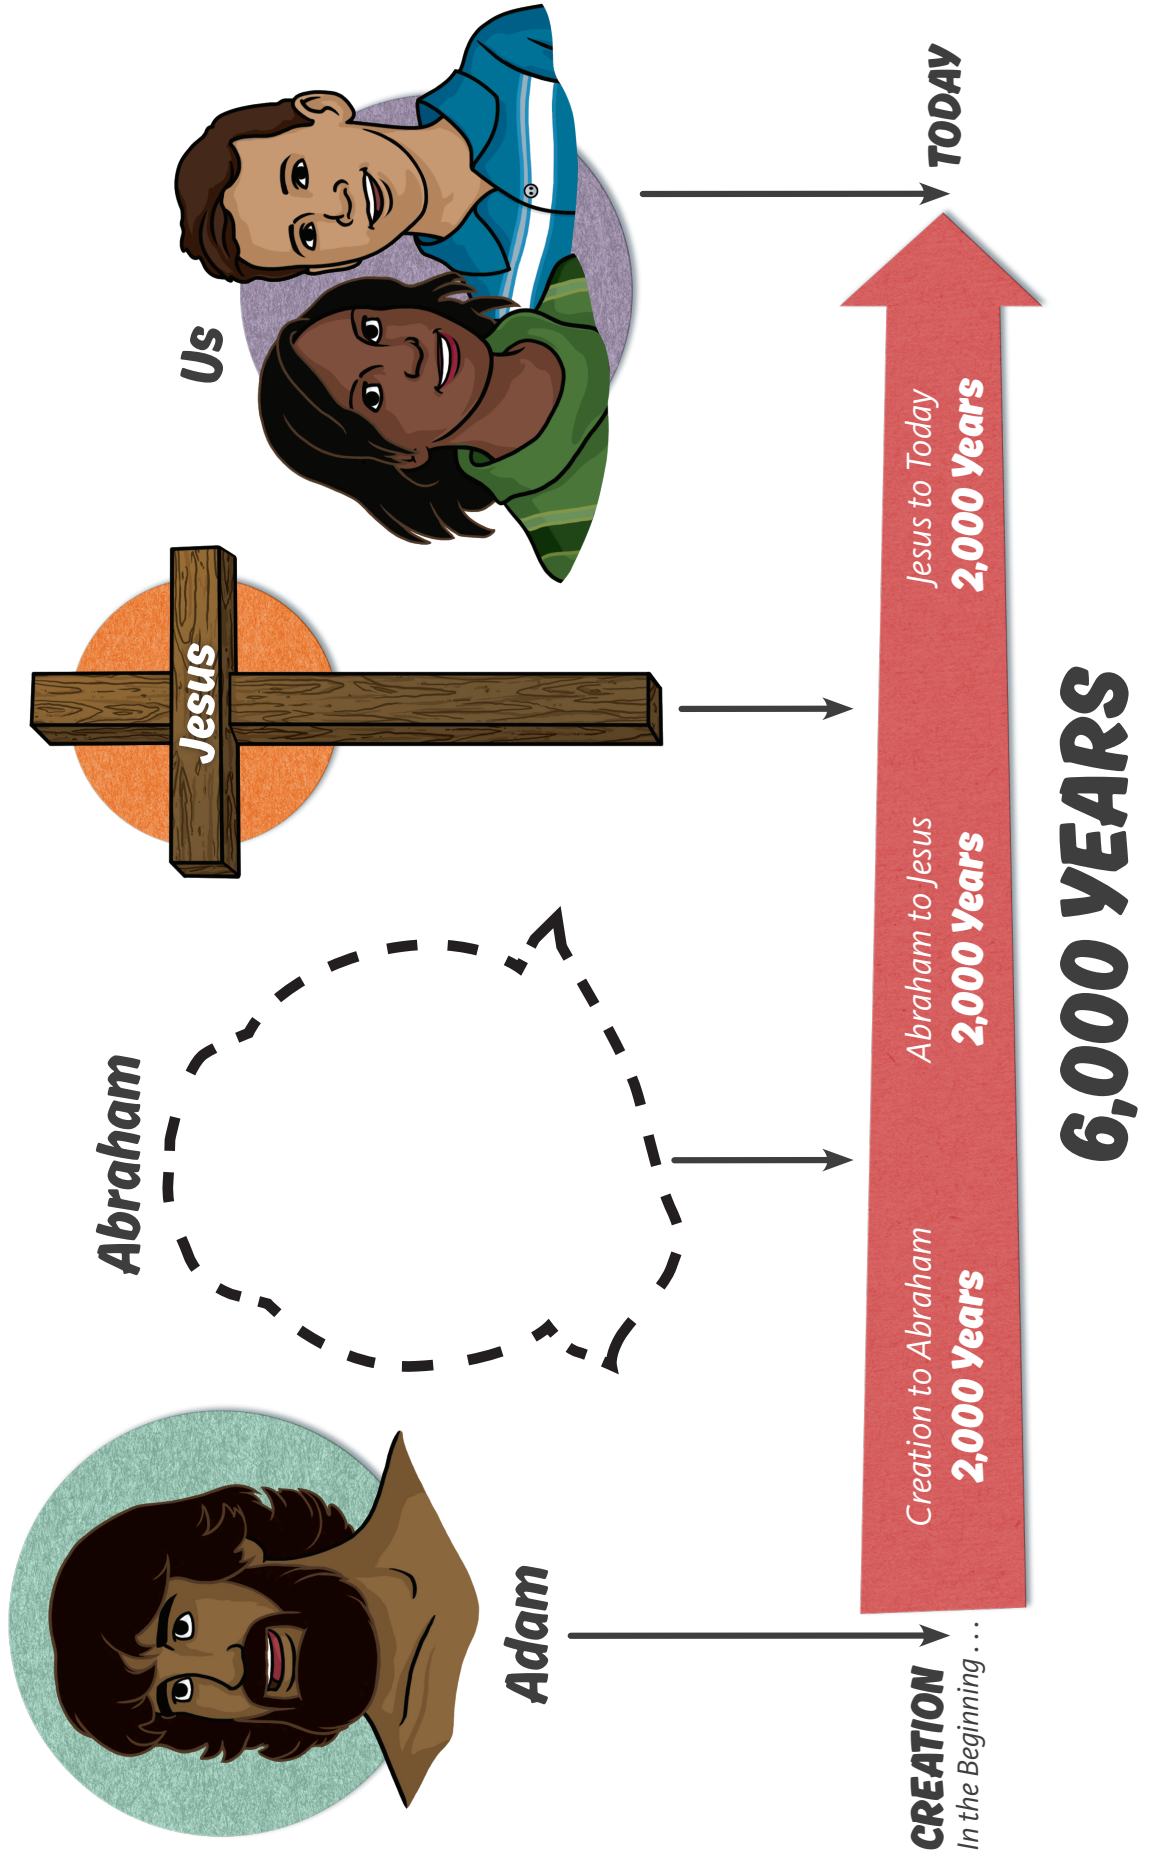

Jesus—the perfect sacrifice for sins

**Creation**

God created the universe in six days

**Christ**

Jesus, Son of God, became a human

**Confusion**

God judged sin—confusing the language

Heavens, Earth, and Light

# Day 5: Flying and Sea Creatures

**ONLY**  
mankind is  
made in God's  
image.

**Day 6: Man**

Animal  
kinds—**NOT**  
made in God's  
image.

**Day 6:  
Land Animals**

*One man,  
one woman,  
together  
for life.*

# BEHEMOTH

*Created on Day Six*

# The Age of the Earth

**God sovereignly controls His creation.  
God gave man responsibility to  
care for the earth.**